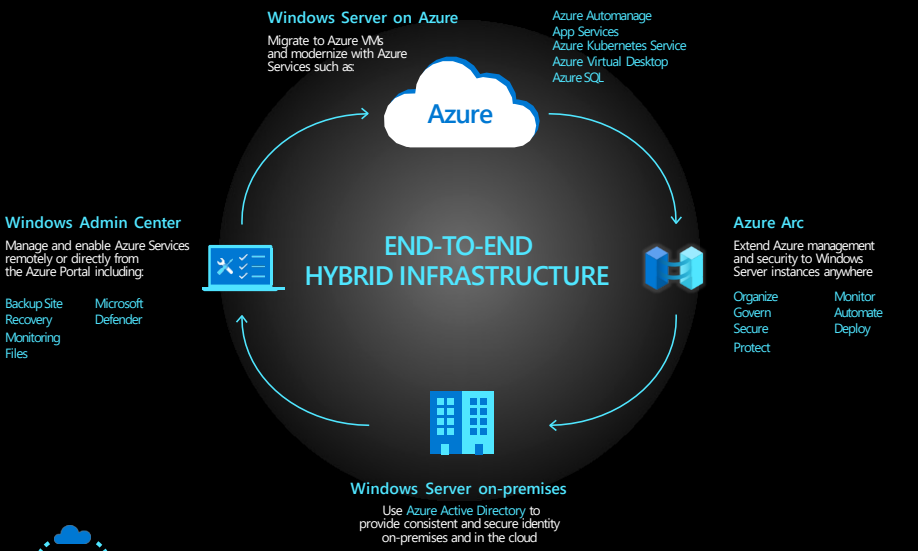

Take advantage of cloud innovations for on-premises workloads

Modernize your workloads with new and improved features on Azure

- Unlock innovation with AI capabilities
- Enable secure remote work by deploying virtual desktops and apps quickly and easily with Azure Virtual Desktop
- Get continuous security assessment of your cloud resources running in Azure with Defender for Cloud
- Gain flexibility and consistency with native .NET support in App Service and Azure Kubernetes Service