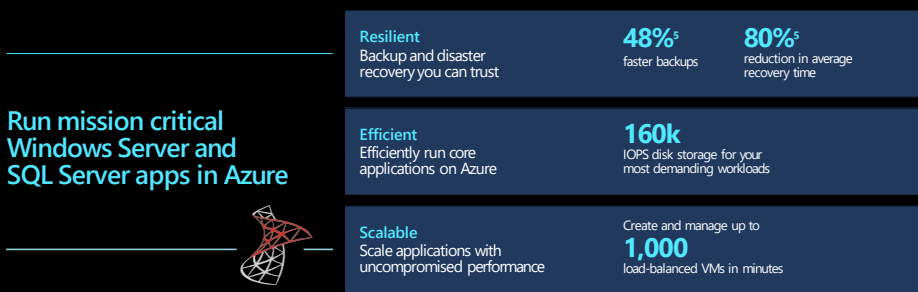

Windows Server on Azure is:

Run mission critical Windows Server and SQL Server apps in Azure

We can help you plan and implement your cloud migration. Let's connect to start building your migration plan to Azure today

Contact us to learn more:

Eylesman Industries
david@eylesman.co.uk

¹ Azure Hybrid Benefit - Hybrid Cost Calculator | Microsoft Azure
² IDC Business Value White Paper, sponsored by Microsoft Azure, The Business Value of Microsoft Azure for SQL Server and Windows Server Workloads, doc #US49616022, September 2022
³ Azure Reserved Virtual Machine Instances | Microsoft Azure
⁴ SQL Analytics: Performance and Availability Performance Testline - 22.E85 - Microsoft - Gigaom
⁵ IDC White Paper: The Business Value of Azure Site Recovery and Azure Backup, February 2022